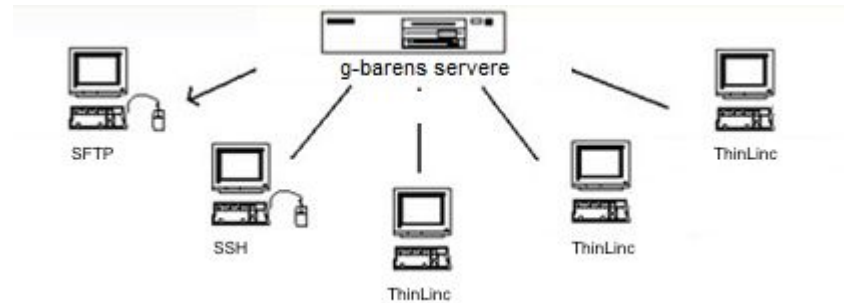

- Two large databars
 - Win-bar - <http://winbar.dtu.dk>
 - G-bar - <http://gbar.dtu.dk>
-

IT at DTU

- Several smaller databars
 - VR-bar
 - B-bar
 - E-bar
 - M-bar
- <http://databar.dtu.dk>

Win-bar

- Traditional “computer room”
 - Located many places on campus
 - Many different computers in one network
 - Uses “thick clients” aka normal computers
-

In the Win-bar you can...

- Use Windows and a lot of Windows programs
 - Print
 - Burn CD/DVD
 - Check your mail, browse the Internet etc.
 - Storage on home drive (H:)
 - Do reports in Maple...
-

- A centrally controlled Linux environment